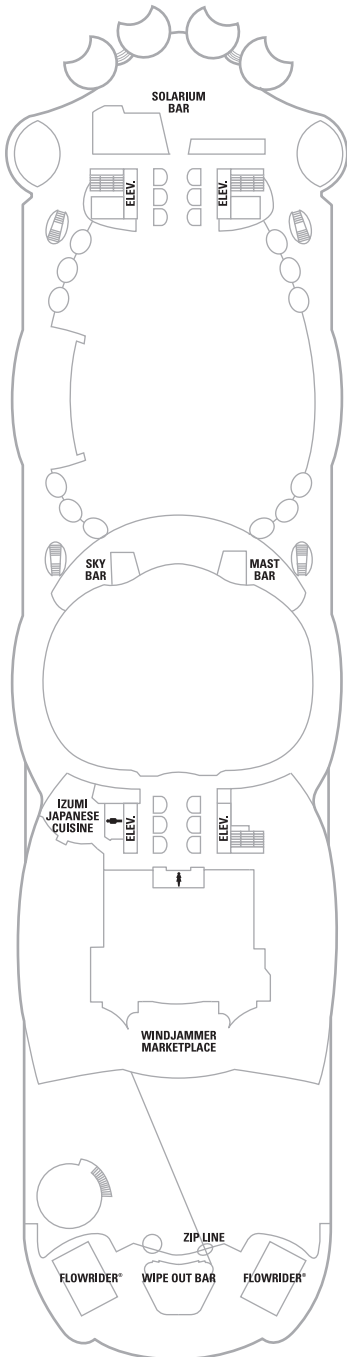

OASIS of the SEAS^{SM}

Decks 16, 17, 18

DELUXE ACCOMMODATIONS

ROYAL LOFT SUITE WITH BALCONY

RL Two deck high stateroom with panoramic views. Master bedroom and bath on loft level. Master bath has a tub, shower, two sinks and bidet. Stairway to loft level. Four twin beds (can convert to queen-sizes). Bath with shower on main level. Private balcony with whirlpool and dining area. Dining area with dry bar. Living room sofa converts to double bed. Closets on each level. Concierge service. (1,524 sq. ft./141 m², balcony 843 sq. ft./78.3 m²)

SKY LOFT SUITE WITH BALCONY

SL Two-deck-high stateroom with panoramic views. Master bedroom and bath on loft level. Bedroom has two twin beds (can be converted to queen-size). Bath has a shower for two. Stairway to loft level. Bath with shower for two on main level. Private balcony with dining area. Dining area with dry bar. Living room sofa converts to double bed. Closets on each level. Concierge service. (722 sq. ft./67.1 m², balcony 410 sq. ft./40.6 m²)

CROWN LOFT SUITE WITH BALCONY

CL Two-deck-high stateroom with panoramic views. Master bedroom and bath on loft level. Bedroom has two twin beds (can be converted to queen-size). Master bath with shower for two. Bath with shower on main level. Stairway to loft. Private balcony with chairs, dining area with dry bar, table/desk. Living room sofa converts to double bed. Concierge service. (545 sq. ft./50.6 m², balcony 114 sq. ft./10.6 m²)

DECK 16

DECK 17 LOFT SUITES

DECK 18 LOFT SUITES

LEGEND:

- △ Stateroom with sofa bed.
- Stateroom has Pullman bed available.
- † Stateroom has two Pullman beds available.
- ↔ Connecting staterooms.
- ♿ Indicates accessible staterooms.
- Stateroom with sofa bed and Pullman bed available.
- ‡ Stateroom has four additional Pullman beds available.
- ◻ Stateroom has an obstructed view.

Please note: Smoking is not permitted inside any stateroom or on Boardwalk^{SM} or Central Park^{SM} private balconies, however, it is permitted on private ocean view balconies of balcony/suite staterooms. Deck plans subject to change. Certain stateroom categories may only be booked by calling our reservation line and may not be booked online. Stateroom categories are PS, FS, FB, FO, FI, A1, A2, A3. Ships registered in the Bahamas. ©2008 Royal Caribbean Cruises Ltd. All rights reserved. 08012569 • 08/21/2008