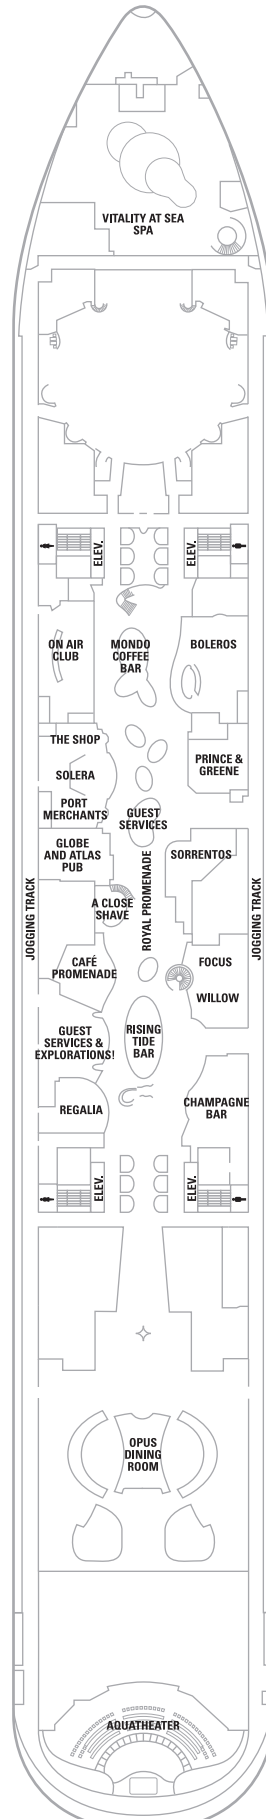

DECK 5
ROYAL PROMENADE

Please note: Smoking is not permitted inside any stateroom or on Boardwalk^{SM} or Central Park^{SM} private balconies, however, it is permitted on private ocean view balconies of balcony/suite staterooms. Deck plans subject to change. Certain stateroom categories may only be booked by calling our reservation line and may not be booked online. Stateroom categories are PS, FS, FB, FO, FI, A1, A2, A3. Ships registered in the Bahamas. ©2008 Royal Caribbean Cruises Ltd. All rights reserved. 08012569 • 08/21/2008