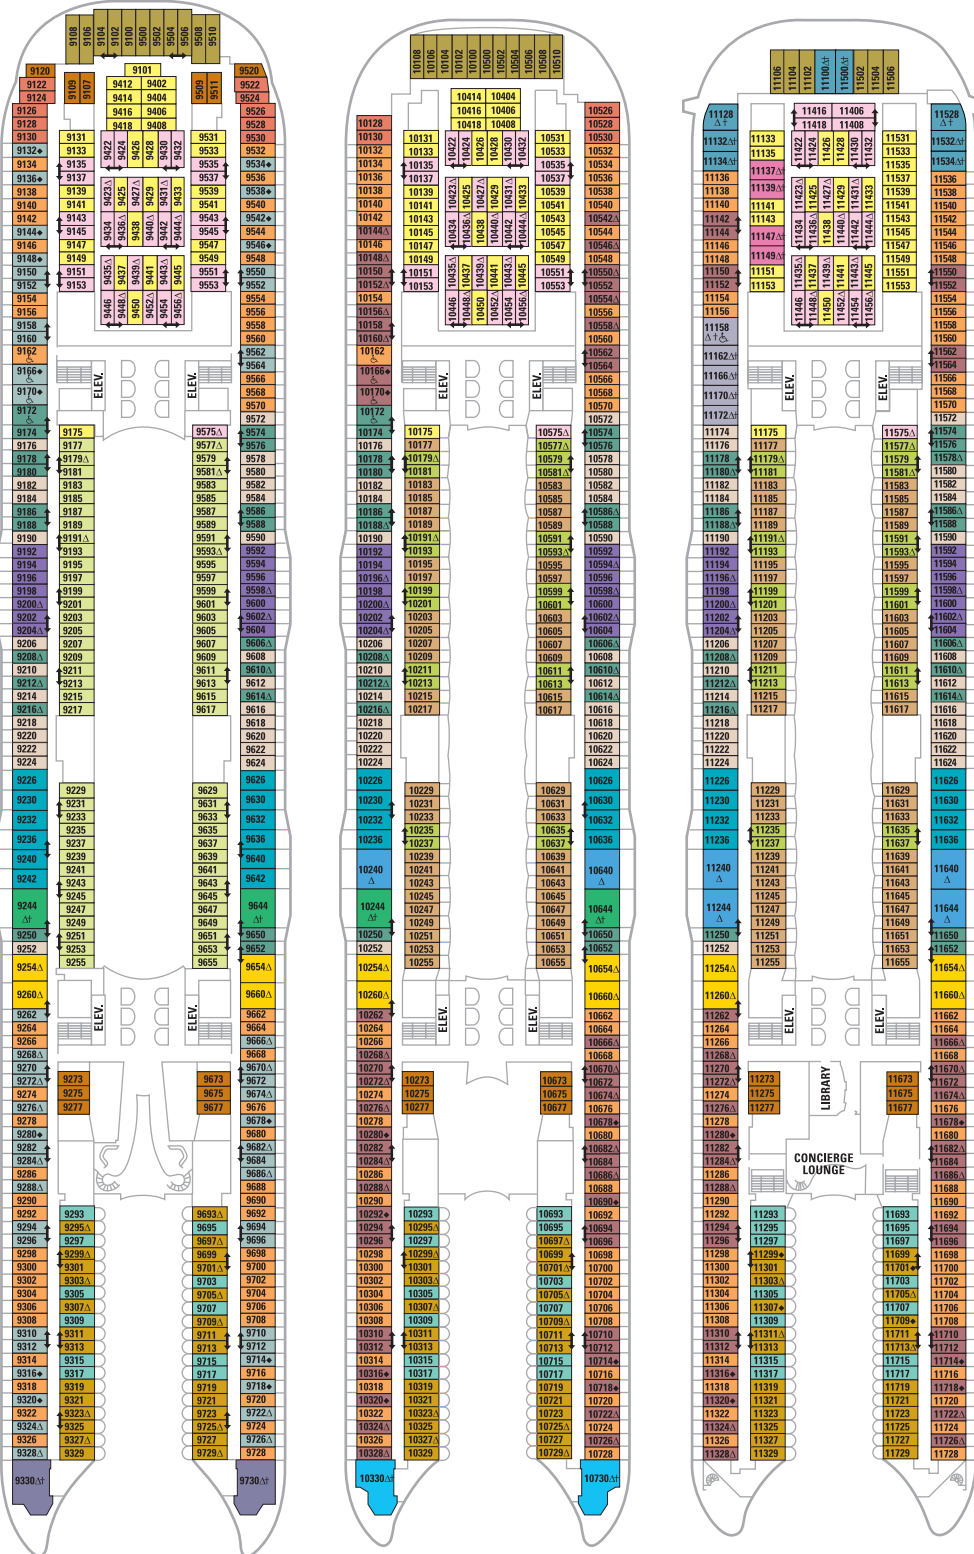

BALCONY ACCOMMODATIONS

FB FAMILY STATEROOM WITH BALCONY

- Two twin beds (can convert to queen-size). Sofa converts to double, two Pullman beds. (271 sq. ft./25.2 m², balcony 82 sq. ft./7.6 m²)

BOARDWALK VIEW STATEROOM WITH BALCONY

- **B1 B2** Two twin beds (can convert to queen-size). (182 sq. ft./16.9 m², balcony 52 sq. ft./4.8 m²)

CENTRAL PARK VIEW STATEROOM WITH BALCONY

- **C1 C2** Two twin beds (can convert to queen-size). (182 sq. ft./16.9 m², balcony 52 sq. ft./4.8 m²)

SUPERIOR OCEAN VIEW STATEROOM WITH BALCONY

- **D1 D4** (182 sq. ft./16.9 m², D1 balcony 80 sq. ft./7.4 m², D2-D8 balconies 50 sq. ft./4.7 m²)
- **D2 D5**
- **D3 D7**

OUTSIDE ACCOMMODATIONS

FAMILY OCEAN VIEW STATEROOM

- **FO** Two twin beds (can convert to queen-size). Sofa converts to double, two Pullman beds. (271 sq. ft./25.2 m²)

CENTRAL PARK VIEW STATEROOM

- **CV** Two twin beds (can convert to queen-size). (199 sq. ft./18.5 m²)

OCEAN VIEW STATEROOM

- **F** Two twin beds (can convert to queen-size). (179 sq. ft./16.6 m²)
- **H**

INTERIOR ACCOMMODATIONS

FI FAMILY INTERIOR STATEROOM

- Two twin beds (can convert to queen-size). Sofa converts to double, two Pullman beds. (260 sq. ft./24.2 m²)

INTERIOR STATEROOM

- **L** Two twin beds (can convert to queen-size). **STANDARD INSIDE** (172 sq. ft./16 m²)
- **M** **STANDARD INSIDE** (172 sq. ft./16 m²)
- **Q** **SMALLER INSIDE** (149 sq. ft./13.8 m²)

DECK 9

DECK 10

DECK 11

Please note: Smoking is not permitted inside any stateroom or on Boardwalk^{SM} or Central Park^{SM} private balconies, however, it is permitted on private ocean view balconies of balcony/suite staterooms. Deck plans subject to change. Certain stateroom categories may only be booked by calling our reservation line and may not be booked online. Stateroom categories are PS, FS, FB, FO, FI, A1, A2, A3. Ships registered in the Bahamas. ©2008 Royal Caribbean Cruises Ltd. All rights reserved. 08012569 • 08/21/2008