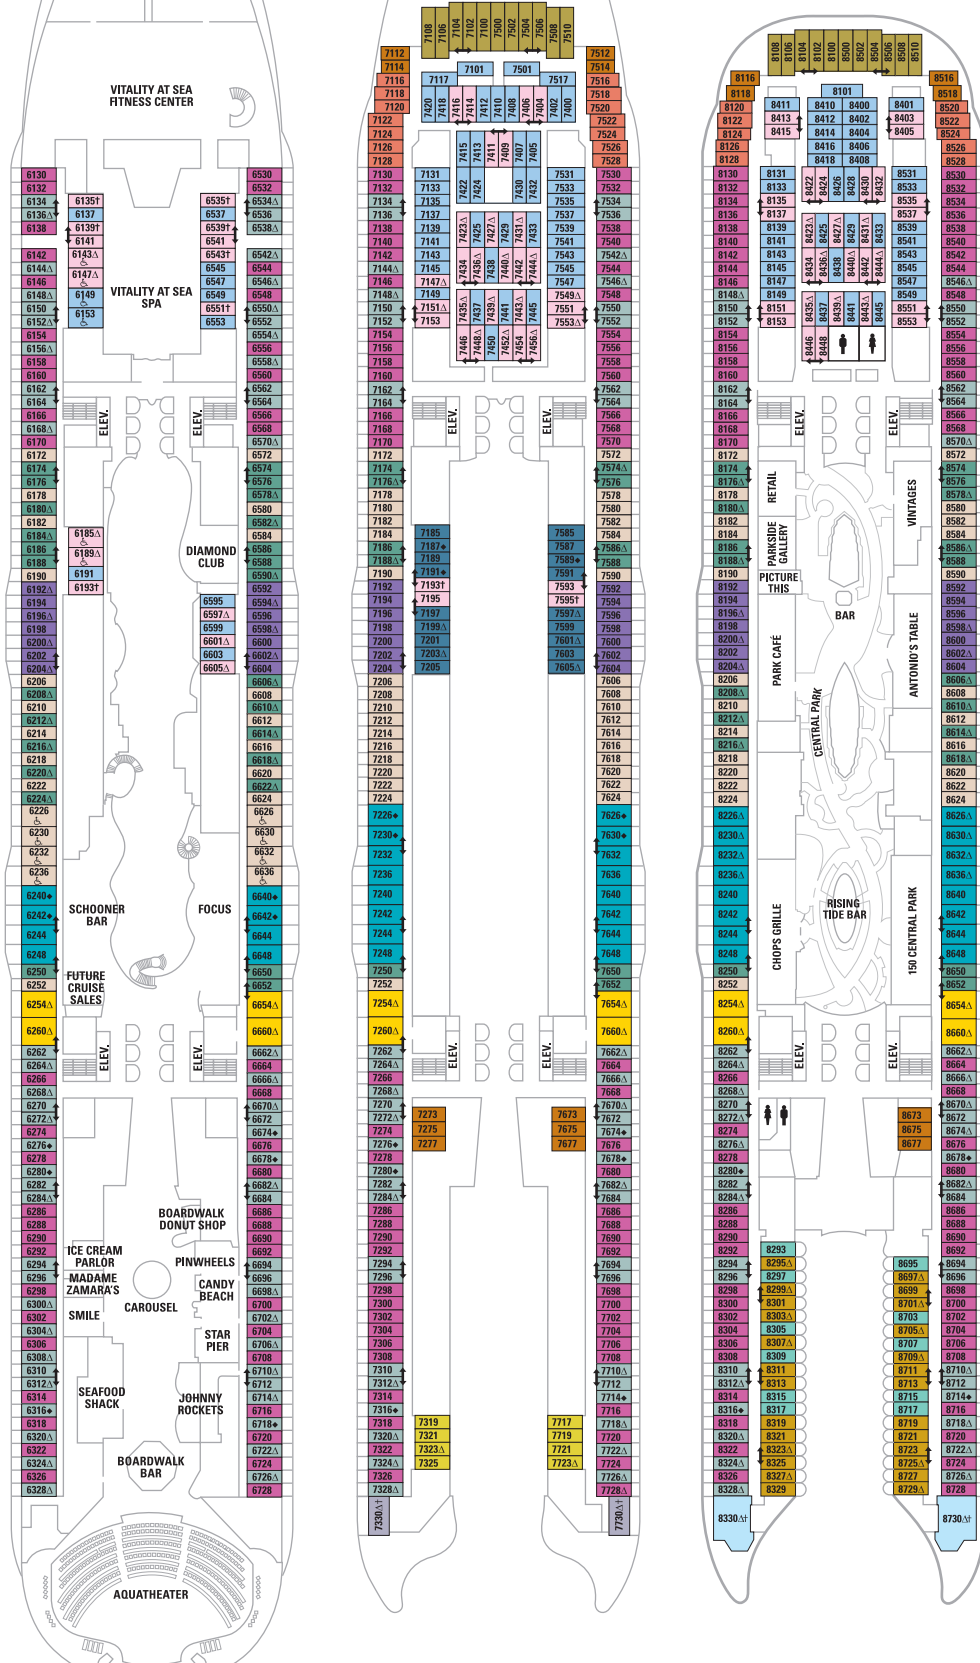

OASIS of the SEAS^{SM}

Decks 6, 7, 8

DELUXE ACCOMMODATIONS

AQUATHEATER SUITE WITH BALCONY

A1 Two bedrooms with two Pullman beds (beds can convert to queen-size). Vanity with chair in each bedroom, living area with double convertible sofa, dining room, marble entry, entertainment center, two bathrooms - master bath with tub. Expansive balcony with table and chairs. Concierge service. (823 sq. ft./76.2 m², balcony 772 sq. ft./71.8 m²)

GRAND SUITE WITH BALCONY

GS Two twin beds (can convert to queen-size). Private bathroom with tub and two sinks, marble entry, large closets, living area with table and sofa. Concierge service. (371 sq. ft./34.5 m², balcony 105 sq. ft./9.8 m²)

JUNIOR SUITE WITH BALCONY

JS Two twin beds (can convert to queen-size). Private bathroom with tub, sitting area with table and sofa. (287 sq. ft./26.7 m², balcony 80 sq. ft./7.5 m²)

BALCONY ACCOMMODATIONS

FAMILY STATEROOM WITH BALCONY

FB Two twin beds (can convert to queen-size). Sofa converts to double, two Pullman beds. (271 sq. ft./25.2 m², balcony 82 sq. ft./7.6 m²)

BOARDWALK VIEW STATEROOM WITH BALCONY

B1 Two twin beds (can convert to queen-size). (182 sq. ft./16.9 m², balcony 52 sq. ft./4.8 m²)

B2 Two twin beds (can convert to queen-size). (182 sq. ft./16.9 m², balcony 52 sq. ft./4.8 m²)

SUPERIOR OCEAN VIEW STATEROOM WITH BALCONY

D1 Two twin beds (can convert to queen-size). (182 sq. ft./16.9 m², D1 balcony 80 sq. ft./7.4 m², D2-D8 balconies 50 sq. ft./4.7 m²)

D2 Two twin beds (can convert to queen-size). (182 sq. ft./16.9 m², D2 balcony 80 sq. ft./7.4 m²)

D4 Two twin beds (can convert to queen-size). (182 sq. ft./16.9 m², D4 balcony 80 sq. ft./7.4 m²)

D5 Two twin beds (can convert to queen-size). (182 sq. ft./16.9 m², D5 balcony 80 sq. ft./7.4 m²)

D8 Two twin beds (can convert to queen-size). (182 sq. ft./16.9 m², D8 balcony 80 sq. ft./7.4 m²)

OUTSIDE ACCOMMODATIONS

BOARDWALK VIEW STATEROOM

BV Two twin beds (can convert to queen-size). (191 sq. ft./17.7 m²)

OCEAN VIEW STATEROOM

F Two twin beds (can convert to queen-size). (179 sq. ft./16.6 m²)

H Two twin beds (can convert to queen-size). (179 sq. ft./16.6 m²)

INTERIOR ACCOMMODATIONS

PROMENADE STATEROOM

PR Two twin beds (can convert to queen-size). Bay windows overlooking Promenade. (194 sq. ft./18 m²)

INTERIOR STATEROOM

L Two twin beds (can convert to queen-size). **STANDARD INSIDE** (172 sq. ft./16 m²)

N **STANDARD INSIDE** (172 sq. ft./16 m²)

Q **SMALLER INSIDE** (149 sq. ft./13.8 m²)

1. **LEGEND:**
2. △ Stateroom with sofa bed.
   - Stateroom has Pullman bed available.
   - † Stateroom has two Pullman beds available.
   - ↔ Connecting staterooms.
   - Indicates accessible staterooms.
   - Stateroom with sofa bed and Pullman bed available.
   - ‡ Stateroom has four additional Pullman beds available.
   - Stateroom has an obstructed view.

DECK 6
BOARDWALK^{SM}

DECK 7

DECK 8
CENTRAL PARK^{SM}