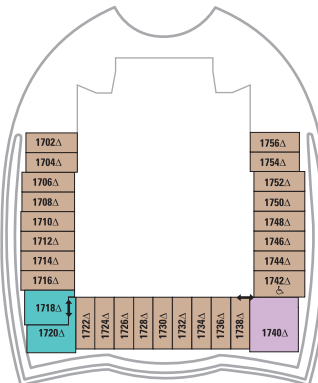

OASIS of the SEAS^{SM}

Decks 16, 17, 18

DELUXE ACCOMMODATIONS

ROYAL LOFT SUITE WITH BALCONY

RL Two deck high stateroom with panoramic views. Master bedroom and bath on loft level. Master bath has a tub, shower, two sinks and bidet. Stairway to loft level. Four twin beds (can convert to queen-sizes). Bath with shower on main level. Private balcony with whirlpool and dining area. Dining area with dry bar. Living room sofa converts to double bed. Closets on each level. Concierge service. (1,524 sq. ft./141 m², balcony 843 sq. ft./78.3 m²)

SKY LOFT SUITE WITH BALCONY

SL Two-deck-high stateroom with panoramic views. Master bedroom and bath on loft level. Bedroom has two twin beds (can be converted to queen-size). Bath has a shower for two. Stairway to loft level. Bath with shower for two on main level. Private balcony with dining area. Dining area with dry bar. Living room sofa converts to double bed. Closets on each level. Concierge service. (722 sq. ft./67.1 m², balcony 410 sq. ft./40.6 m²)

CROWN LOFT SUITE WITH BALCONY

CL Two-deck-high stateroom with panoramic views. Master bedroom and bath on loft level. Bedroom has two twin beds (can be converted to queen-size). Master bath with shower for two. Bath with shower on main level. Stairway to loft. Private balcony with chairs, dining area with dry bar, table/desk. Living room sofa converts to double bed. Concierge service. (545 sq. ft./50.6 m², balcony 114 sq. ft./10.6 m²)

DECK 16

DECK 17 LOFT SUITES

DECK 18 LOFT SUITES

LEGEND:

- △ Stateroom with sofa bed.
- Stateroom has Pullman bed available.
- † Stateroom has two Pullman beds available.
- ↔ Connecting staterooms.
- ♿ Indicates accessible staterooms.
- Stateroom with sofa bed and Pullman bed available.
- ‡ Stateroom has four additional Pullman beds available.
- ◻ Stateroom has an obstructed view.

Please note: Smoking is not permitted inside any stateroom or on Boardwalk^{SM} or Central Park^{SM} private balconies, however, it is permitted on private ocean view balconies of balcony/suite staterooms. Deck plans subject to change. Certain stateroom categories may only be booked by calling our reservation line and may not be booked online. Stateroom categories are PS, FS, FB, FO, FI, A1, A2, A3. Ships registered in the Bahamas. ©2008 Royal Caribbean Cruises Ltd. All rights reserved. 08012569 • 08/21/2008