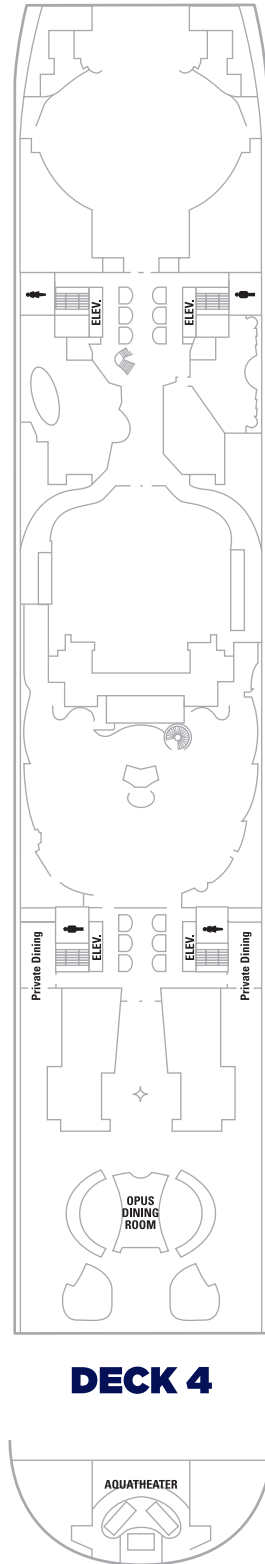

OASIS of the SEAS^{SM}

Decks 3, 4, 4.5, 5

OUTSIDE ACCOMMODATIONS

OCEAN VIEW STATEROOM

I Two twin beds (can convert to queen-size).
(179 sq. ft./16.6 m²)

INTERIOR ACCOMMODATIONS

INTERIOR STATEROOM

M Two twin beds (can convert to queen-size).
(172 sq. ft./16 m²)

N Two twin beds (can convert to queen-size).
(172 sq. ft./16 m²)

LEGEND:

- △ Stateroom with sofa bed.
- Stateroom has Pullman bed available.
- † Stateroom has two Pullman beds available.
- ↔ Connecting staterooms.
- ♿ Indicates accessible staterooms.
- Stateroom with sofa bed and Pullman bed available.
- ‡ Stateroom has four additional Pullman beds available.
- ◻ Stateroom has an obstructed view.

DECK 4.5

Please note: Smoking is not permitted inside any stateroom or on Boardwalk^{SM} or Central Park^{SM} private balconies, however, it is permitted on private ocean view balconies of balcony/suite staterooms. Deck plans subject to change. Certain stateroom categories may only be booked by calling our reservation line and may not be booked online. Stateroom categories are PS, FS, FB, FO, FI, A1, A2, A3. Ships registered in the Bahamas. ©2008 Royal Caribbean Cruises Ltd. All rights reserved. 08012569 • 08/21/2008