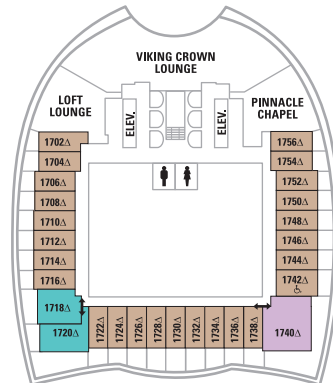

OASIS of the SEAS^{SM}

Decks 16, 17, 18

DELUXE ACCOMMODATIONS

ROYAL LOFT SUITE WITH BALCONY

RL Two deck high stateroom with panoramic views. Master bedroom and bath on loft level. Master bath has a tub, shower, two sinks and bidet. Stairway to loft level. Four twin beds (can convert to queen-sizes). Bath with shower on main level. Private balcony with whirlpool and dining area. Dining area with dry bar. Living room sofa converts to double bed. Closets on each level. Concierge service. (1,524 sq. ft./141 m², balcony 843 sq. ft./78.3 m²)

SKY LOFT SUITE WITH BALCONY

SL Two-deck-high stateroom with panoramic views. Master bedroom and bath on loft level. Bedroom has two twin beds (can be converted to queen-size). Bath has a shower for two. Stairway to loft level. Bath with shower for two on main level. Private balcony with dining area. Dining area with dry bar. Living room sofa converts to double bed. Closets on each level. Concierge service. (722 sq. ft./67.1 m², balcony 410 sq. ft./40.6 m²)

CROWN LOFT SUITE WITH BALCONY

CL Two-deck-high stateroom with panoramic views. Master bedroom and bath on loft level. Bedroom has two twin beds (can be converted to queen-size). Master bath with shower for two. Bath with shower on main level. Stairway to loft. Private balcony with chairs, dining area with dry bar, table/desk. Living room sofa converts to double bed. Concierge service. (545 sq. ft./50.6 m², balcony 114 sq. ft./10.6 m²)

DECK 16

DECK 17 LOFT SUITES

DECK 18 LOFT SUITES

LEGEND:

- △ Stateroom with sofa bed.
- Stateroom has Pullman bed available.
- † Stateroom has two Pullman beds available.
- ↔ Connecting staterooms.
- ♿ Indicates accessible staterooms.
- Stateroom with sofa bed and Pullman bed available.
- ‡ Stateroom has four additional Pullman beds available.
- ◻ Stateroom has an obstructed view.

Please note: Smoking is not permitted inside any stateroom or on Boardwalk^{SM} or Central Park^{SM} private balconies, however, it is permitted on private ocean view balconies of balcony/suite staterooms. Deck plans subject to change. Certain stateroom categories may only be booked by calling our reservation line and may not be booked online. Stateroom categories are PS, FS, FB, FO, FI, A1, A2, A3. Ships registered in the Bahamas. ©2008 Royal Caribbean Cruises Ltd. All rights reserved. 08012569 • 08/21/2008