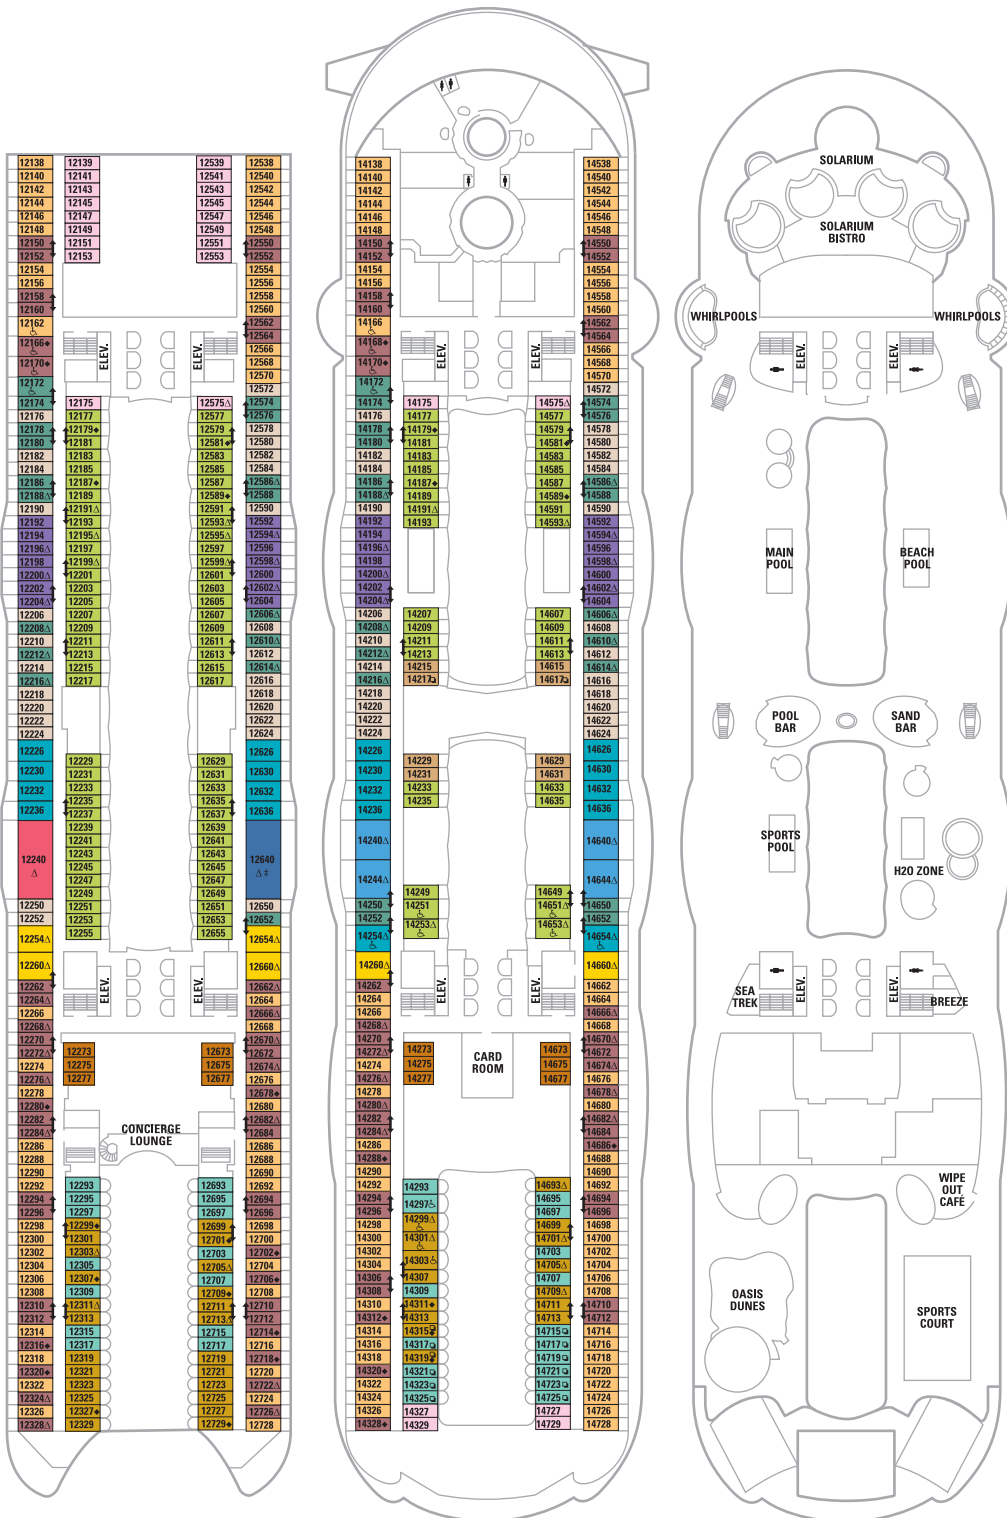

OASIS of the SEAS^{SM}

Decks 12, 14, 15

DECK 12

DECK 14

DECK 15

DELUXE ACCOMMODATIONS

ROYAL SUITE WITH BALCONY

RS Master bedroom with queen-size bed and sitting area. Master bath with tub, shower, two sinks and bidet. Living room sofa converts to a double bed. Guest bathroom with shower, entertainment center, dining room with dry bar, piano. Grand entrance. Private balcony with Jacuzzi and dining area. Concierge service. (1,274 sq. ft./118.4 m², balcony 334 sq. ft./31.1 m²)

PRESIDENTIAL SUITE WITH BALCONY

PS Stateroom can hold up to 14 guests, must have at least 8 to book. Two Master bedrooms with twin beds (can convert to queen-size). Two Master baths with tubs. Two bedrooms with convertible twin beds/Pullman beds, one bedroom contains bathroom with shower. Guest bathroom with shower. Balcony with a whirlpool, dining area, and bar. Dining room with dry bar. Living room sofa converts to a double bed. Concierge service. (1,142 sq. ft./106.1 m², balcony 476 sq. ft./44.3 m²)

OWNER'S SUITE WITH BALCONY

OS Two twin beds (can convert to queen-size). Private bathroom with tub and two sinks, marble entry, large closets, living area with table and sofa. Concierge service. (556 sq. ft./51.7 m², balcony 243 sq. ft./22.6 m²)

GRAND SUITE WITH BALCONY

GS Two twin beds (can convert to queen-size). Private bathroom with tub and two sinks, marble entry, large closets, living area with table and sofa. Concierge service. (371 sq. ft./34.5 m², balcony 105 sq. ft./9.8 m²)

JUNIOR SUITE WITH BALCONY

JS Two twin beds (can convert to queen-size). Private bathroom with tub, sitting area with table and sofa. (287 sq. ft./26.7 m², balcony 80 sq. ft./7.5 m²)

BALCONY ACCOMMODATIONS

BOARDWALK VIEW STATEROOM WITH BALCONY

B1 Two twin beds (can convert to queen-size). (182 sq. ft./16.9 m², balcony 52 sq. ft./4.8 m²)

B2

CENTRAL PARK VIEW STATEROOM WITH BALCONY

C1 Two twin beds (can convert to queen-size). (182 sq. ft./16.9 m², balcony 52 sq. ft./4.8 m²)

C2

SUPERIOR OCEAN VIEW STATEROOM WITH BALCONY

D1 Two twin beds (can convert to queen-size). (182 sq. ft./16.9 m², D1 balcony 80 sq. ft./7.4 m², D2-D8 balconies 50 sq. ft./4.7 m²)

D2

D3

D5

D6

INTERIOR ACCOMMODATIONS

INTERIOR STATEROOM

L Two twin beds (can convert to queen-size). **STANDARD INSIDE** (172 sq. ft./16 m²)

Q **SMALLER INSIDE** (149 sq. ft./13.8 m²)

LEGEND:

- △ Stateroom with sofa bed.
- Stateroom has Pullman bed available.
- † Stateroom has two Pullman beds available.
- ↔ Connecting staterooms.
- ♿ Indicates accessible staterooms.
- Stateroom with sofa bed and Pullman bed available.
- ‡ Stateroom has four additional Pullman beds available.
- Stateroom has an obstructed view.